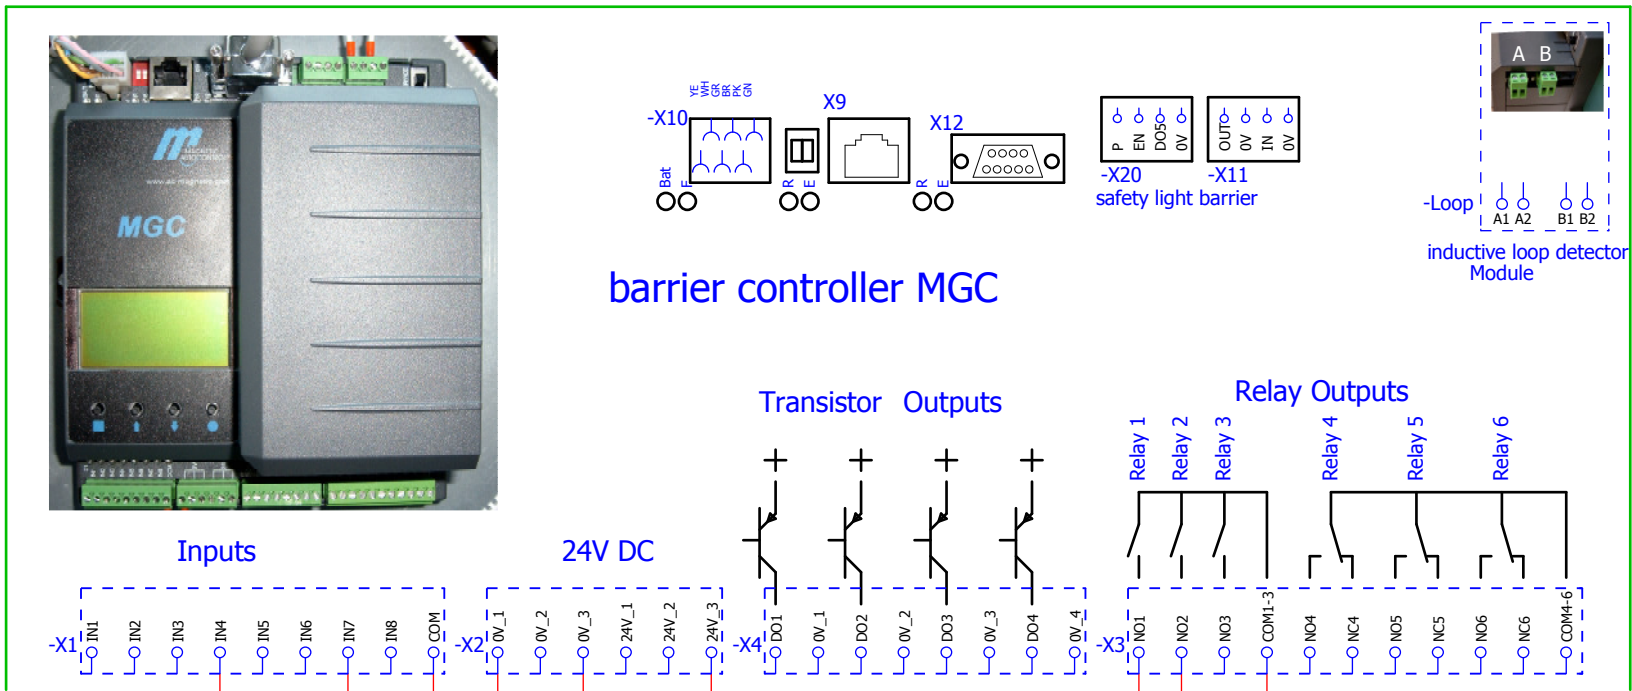

-A1

-A2
1013,0213

				22.08.2011					
02	03.02.12	5K12505	gp		MHTM		MKI-command desk		
01	16.11.11	5K11561	gp		MicroDrive				
Version	Date	Modification project	Name	00 5K11544				5526,0003	Page 2 of 2