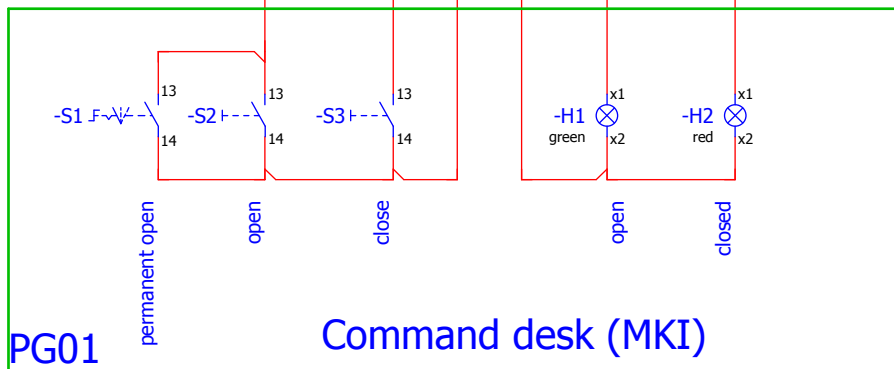

-A1

-A2
1013,0213

				22.08.2011					
02	03.02.12	5K12505	gp		MHTM		MKI-command desk		
01	16.11.11	5K11561	gp		MicroDrive				
Version	Date	Modification project	Name	00 5K11544				5526,0003	Page 2 of 2