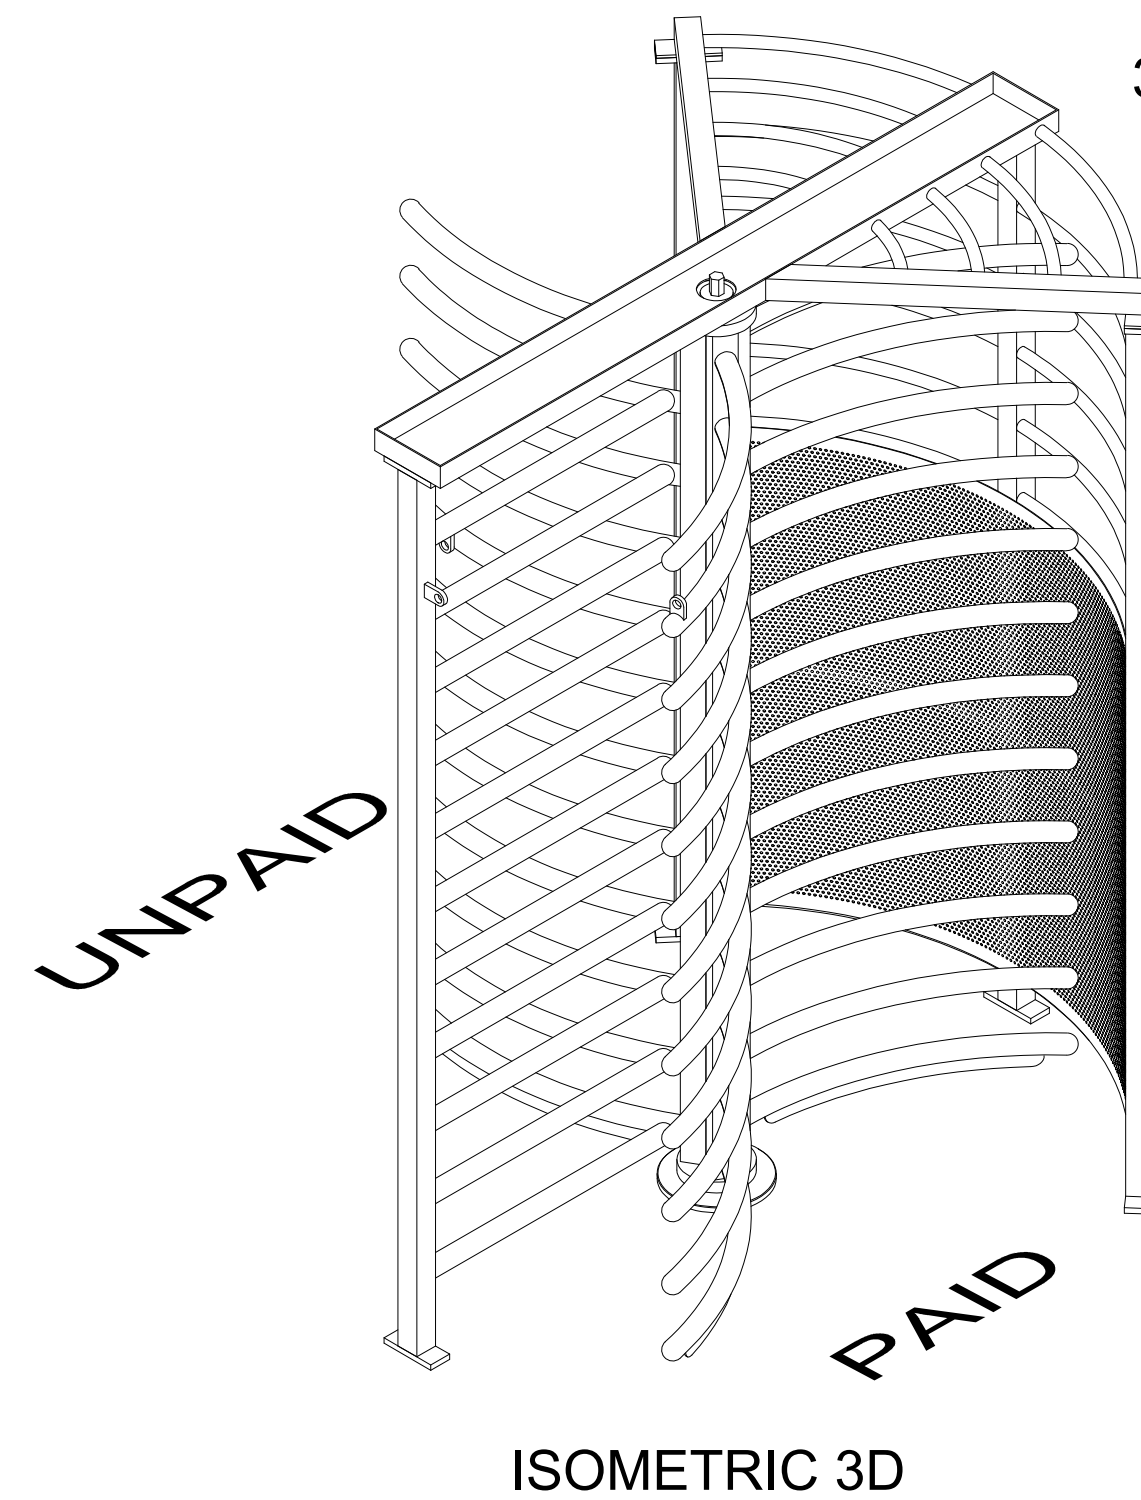

DIMENSIONS MAY VARY - NOT FOR FABRICATION / FACTORY USE - DESIGN CHANGES RESERVED

304 STAINLESS STEEL  
with #4 SATIN FINISH

HEW / HET  
SINGLE FULL HEIGHT  
EXIT TURNSTILE DETAIL  
REVISION NOTES

**HEW / HET "High Exit Wheel" / High Exit Turnstile**  
022117 STROCCHIA IRON WORKS HEW - HET 2D DETAIL  
\*\*\* DIMENSIONS MAY VARY IN ACTUAL FABRICATION, DESIGN CHANGES RESERVED \*\*\*  
\*\*\*PRELIMINARY TO FACTORY USE\*\*\*