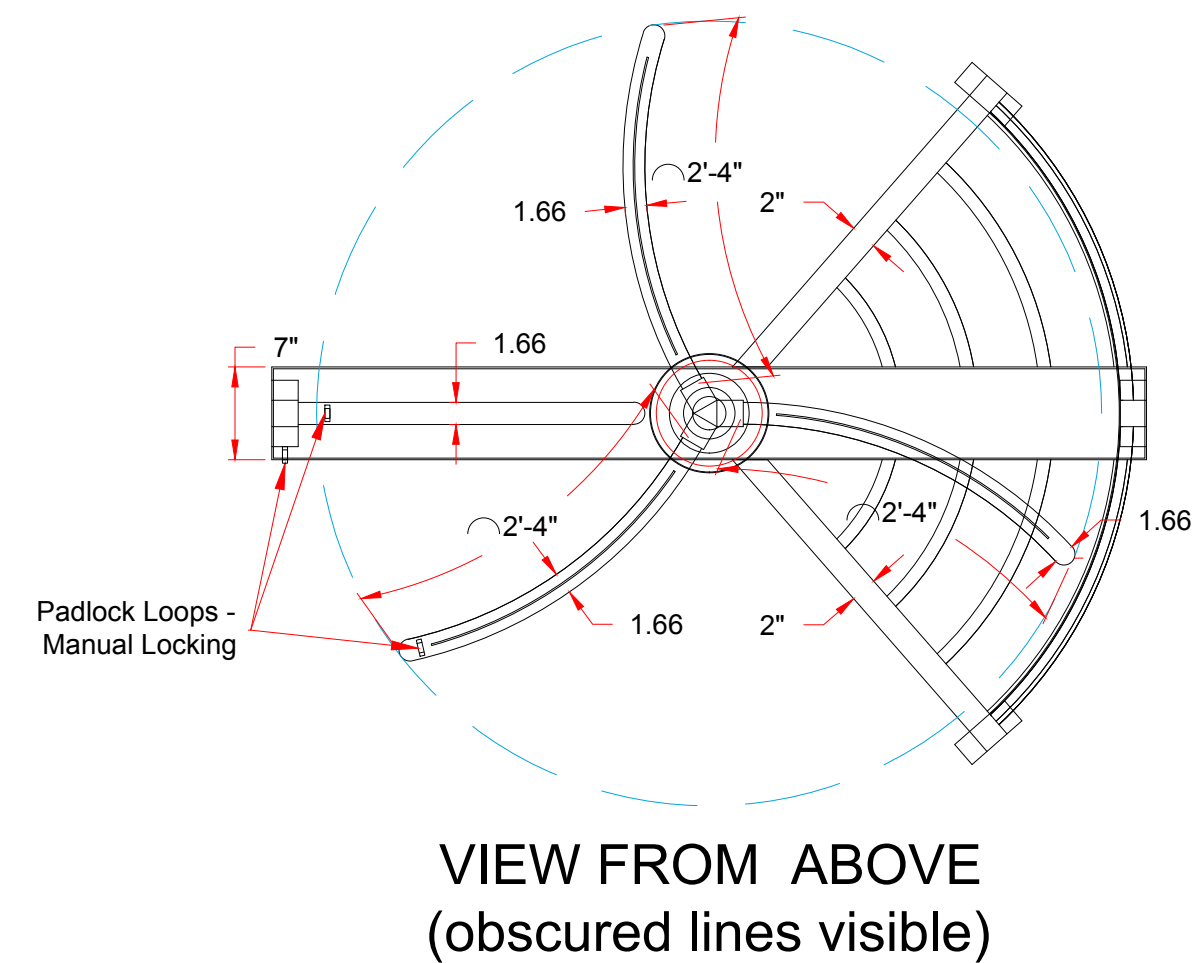

DIMENSIONS MAY VARY - NOT FOR FABRICATION / FACTORY USE - DESIGN CHANGES RESERVED

304 STAINLESS STEEL  
with #4 SATIN FINISH

HEW / HET  
SINGLE FULL HEIGHT  
EXIT TURNSTILE DETAIL  
REVISION NOTES

**HEW / HET "High Exit Wheel" / High Exit Turnstile**  
022117 STROCCHIA IRON WORKS HEW - HET 2D DETAIL  
\*\*\* DIMENSIONS MAY VARY IN ACTUAL FABRICATION, DESIGN CHANGES RESERVED \*\*\*  
\*\*\*PRELIMINARY TO FACTORY USE\*\*\*