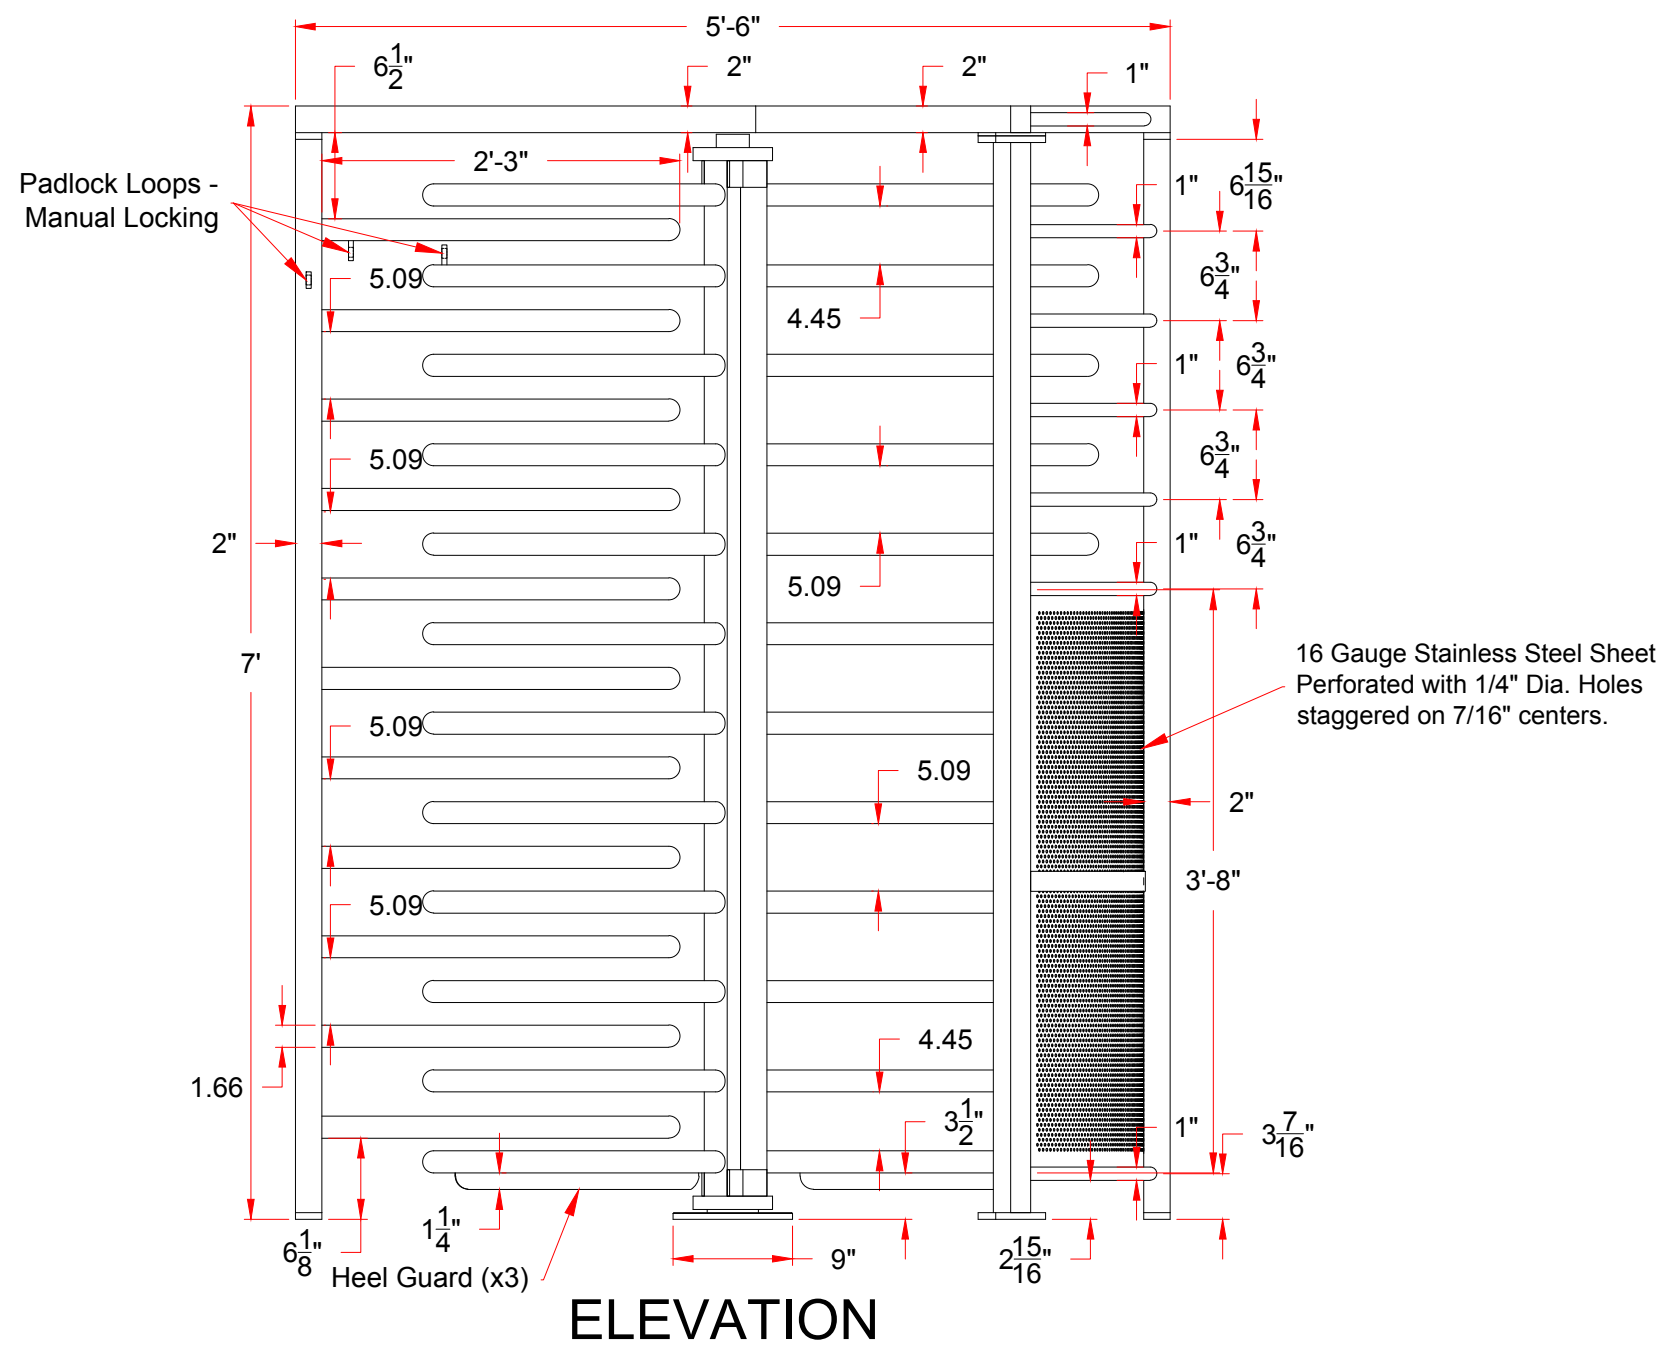

DIMENSIONS MAY VARY - NOT FOR FABRICATION / FACTORY USE - DESIGN CHANGES RESERVED

304 STAINLESS STEEL  
with #4 SATIN FINISH

HEW / HET  
SINGLE FULL HEIGHT  
EXIT TURNSTILE DETAIL  
REVISION NOTES

**HEW / HET "High Exit Wheel" / High Exit Turnstile**  
022117 STROCCHIA IRON WORKS HEW - HET 2D DETAIL  
\*\*\* DIMENSIONS MAY VARY IN ACTUAL FABRICATION, DESIGN CHANGES RESERVED \*\*\*  
\*\*\*PRELIMINARY TO FACTORY USE\*\*\*