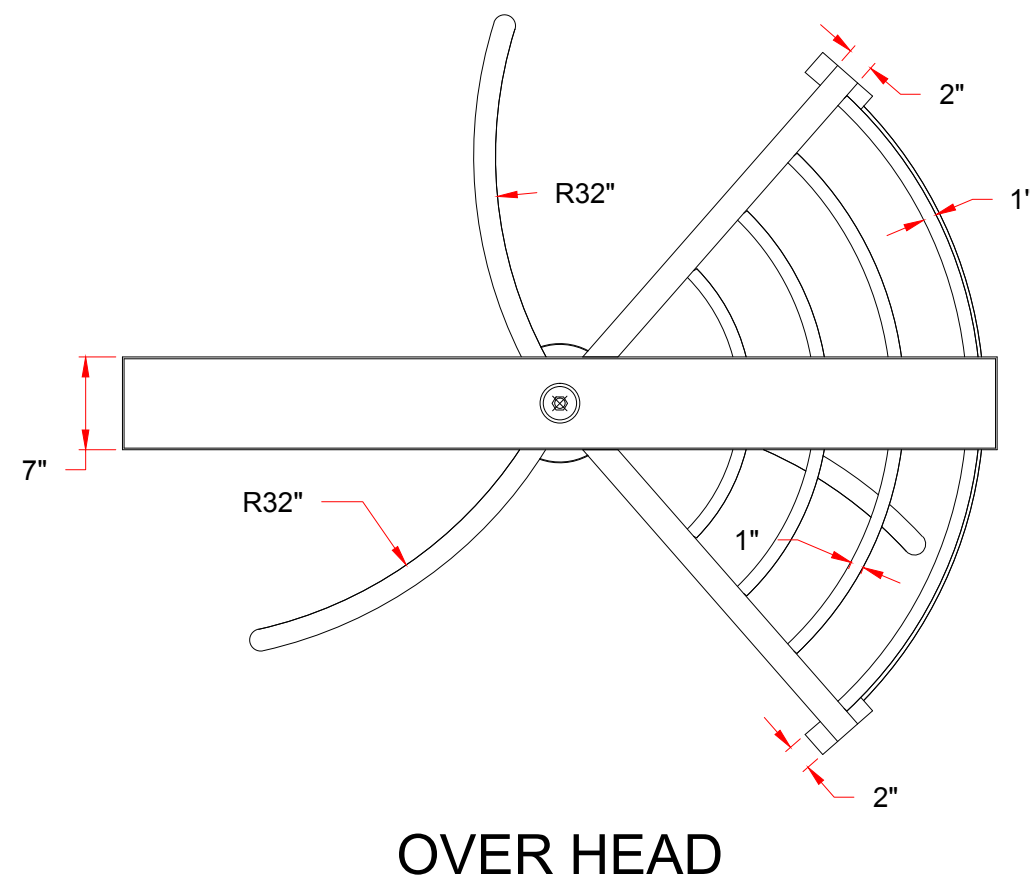

DIMENSIONS MAY VARY - NOT FOR FABRICATION / FACTORY USE - DESIGN CHANGES RESERVED

304 STAINLESS STEEL  
with #4 SATIN FINISH

HEW / HET  
SINGLE FULL HEIGHT  
EXIT TURNSTILE DETAIL  
REVISION NOTES

**HEW / HET "High Exit Wheel" / High Exit Turnstile**  
022117 STROCCHIA IRON WORKS HEW - HET 2D DETAIL  
\*\*\* DIMENSIONS MAY VARY IN ACTUAL FABRICATION, DESIGN CHANGES RESERVED \*\*\*  
\*\*\*PRELIMINARY TO FACTORY USE\*\*\*