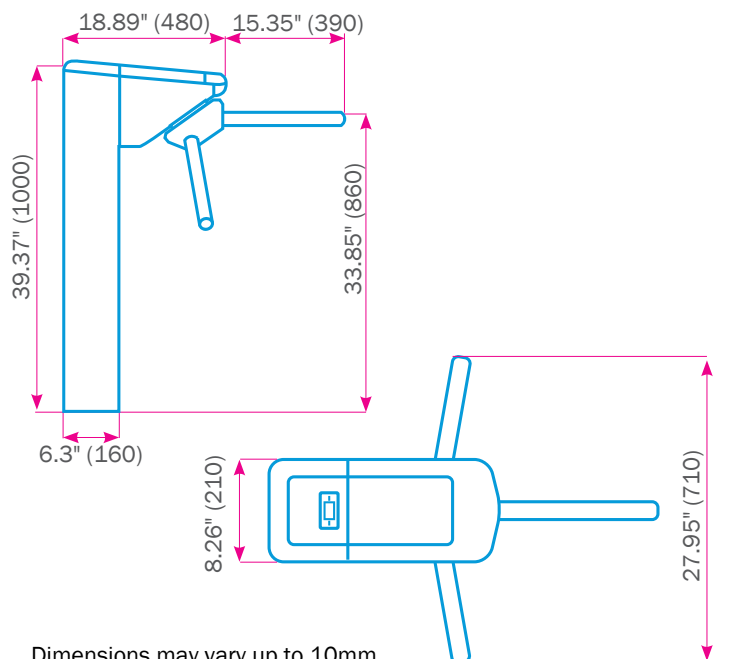

ACCESS PERMISSION

Catrax Plus can be configured with pictograms to inform access permission and detect direction of movement.

EASY TO INTEGRATE AND MAINTAIN

The Catrax Plus turnstile comes with a U-shaped mounting drawer that can be easily removed or replaced on the rear top panel by a key lock, thus facilitating the assembly and maintenance of electronic components.

RELIABILITY AND SAFETY

Optical sensors and electromagnets are used to activate locks, thus preventing mechanical wear and increasing equipment life.

DIMENSIONS Units: Inches (mm)

Dimensions may vary up to 10mm.