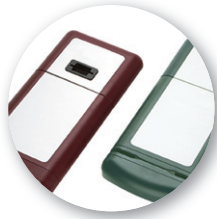

CATRAX PLUS

Catrax Plus is the most cost effective turnstile available in the market. This model stands out for being robust, versatile and highly reliable in a unique and attractive design. The unit was specially developed to ease the integration with other on-board security peripherals such as card readers, displays, keyboards, UPS/no-breaks and much more.

SPECIAL DESIGN

Catrax Plus turnstile pedestal has rounded corners and plenty of internal space to facilitate the assembly of electronic and other types of components. As access is gained by a key lock, there are no exposed screws.

SMOOTHER PASSAGE

Arms with a 90-degree passageway allow for a smooth turn, and lessen the impact of the turnstile arm on patrons after each passage.

CUSTOMIZED PRODUCTS

Catrax Plus top panel is manufactured in high impact engineering plastic and is available in black, Bordeaux red and green (special colors can be optionally supplied). The stainless steel cover allows for easy, low-cost configuration, and can be customized with the customer's own brand identity. The turnstile can also be equipped with bar code or magnetic card slot readers (optional).

ACCESS PERMISSION

Catrax Plus can be configured with pictograms to inform access permission and detect direction of movement.

EASY TO INTEGRATE AND MAINTAIN

The Catrax Plus turnstile comes with a U-shaped mounting drawer that can be easily removed or replaced on the rear top panel by a key lock, thus facilitating the assembly and maintenance of electronic components.