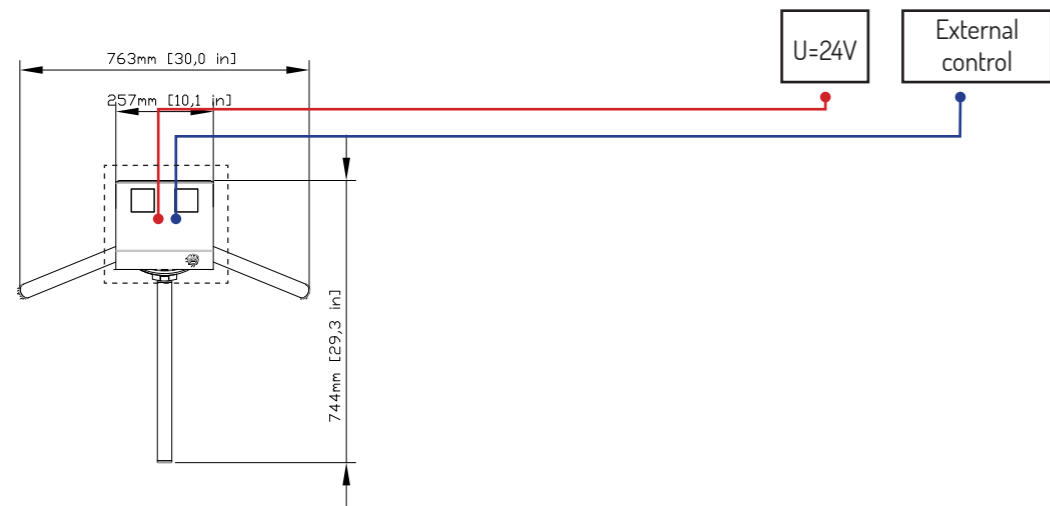

DIMENSIONS GA2-STI

- KEY:
- Steering from the outside - an S/UTP strand
 - 24 V supply - 0MY wire 3x1.5mm
 - Foundation

DIMENSIONS GA2-S

- KEY:
- Steering from the outside - an S/UTP strand
 - 24 V supply - 0MY wire 3x1.5mm [0.06 in]
 - Foundation