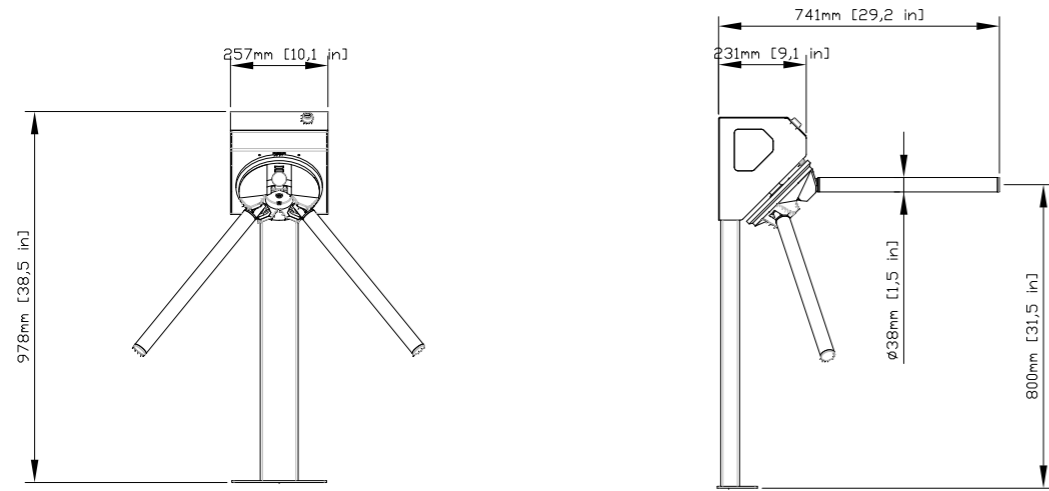

DIMENSIONS GA2-STI

- KEY:
- Steering from the outside - an S/UTP strand
 - 24 V supply - 0MY wire 3x1.5mm
 - Foundation

DIMENSIONS GA2-S

- KEY:
- Steering from the outside - an S/UTP strand
 - 24 V supply - 0MY wire 3x1.5mm [0.06 in]
 - Foundation