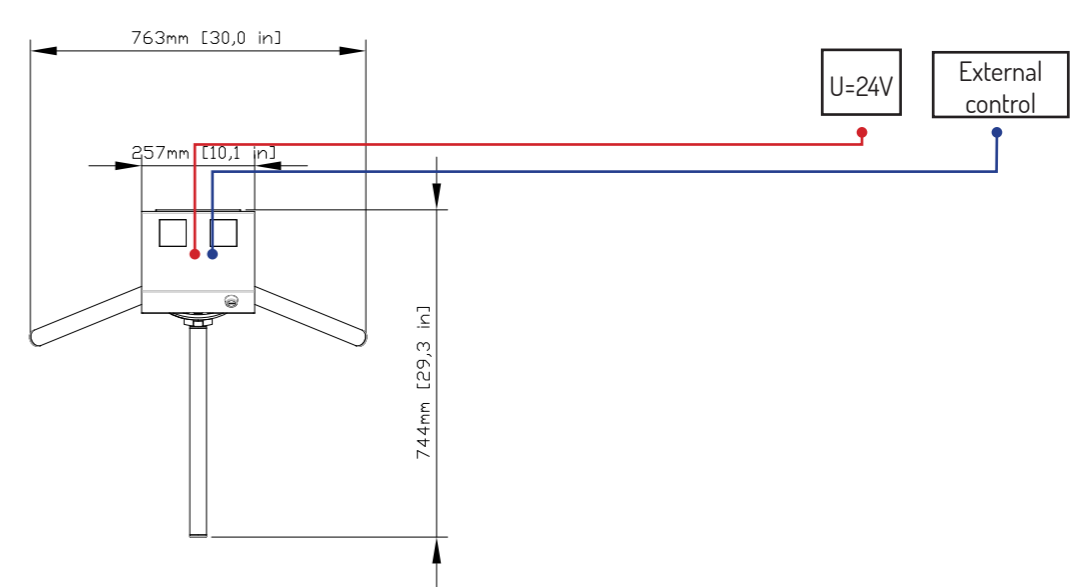

DIMENSIONS GA2-STI

- KEY:
- Steering from the outside - an S/UTP strand
 - 24 V supply - 0MY wire 3x1.5mm
 - Foundation

DIMENSIONS GA2-S

- KEY:
- Steering from the outside - an S/UTP strand
 - 24 V supply - 0MY wire 3x1.5mm [0.06 in]
 - Foundation