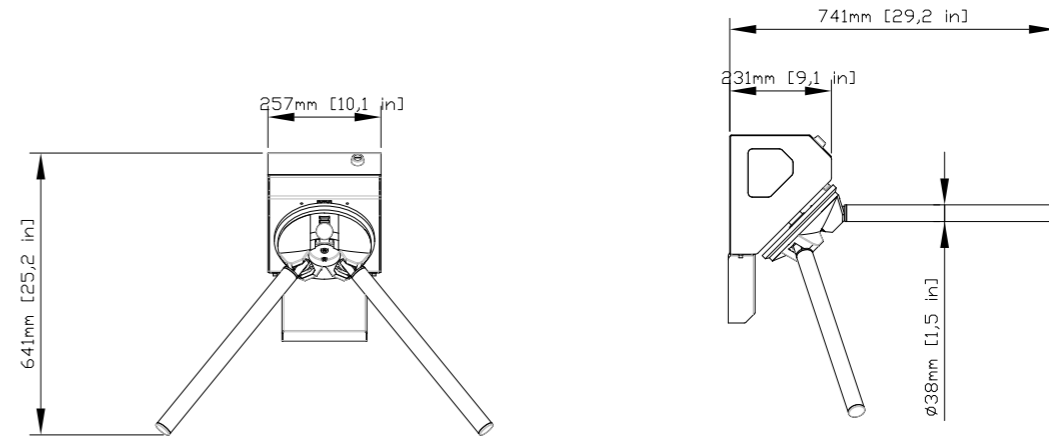

DIMENSIONS GA2-STI

- KEY:
- Steering from the outside - an S/UTP strand
 - 24 V supply - 0MY wire 3x1.5mm
 - Foundation

DIMENSIONS GA2-S

- KEY:
- Steering from the outside - an S/UTP strand
 - 24 V supply - 0MY wire 3x1.5mm [0.06 in]
 - Foundation